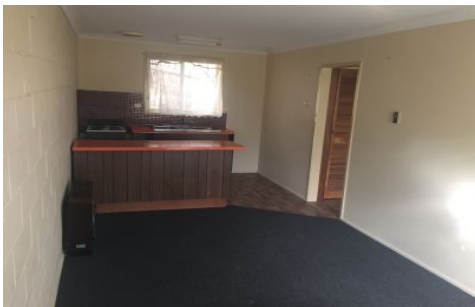

LATROBE VALLEY
REAL ESTATE

2/47-49 Smallburn Avenue Newborough VIC

1 1 1

*****WE REQUIRE APPLICATIONS PRIOR TO INSPECTION*****

This one bedroom unit is located on Smallburn Avenue in Newborough.

It features an open plan lounge room and kitchen area, combined bathroom and laundry and gas heating.

Water usage charges are included for the tenant and the unit is situated close to local shops and public transport.

Type : Unit
View : <https://www.lvrealstate.com.au/lease/vic/gippsland/newborough/residential/unit/8203430>