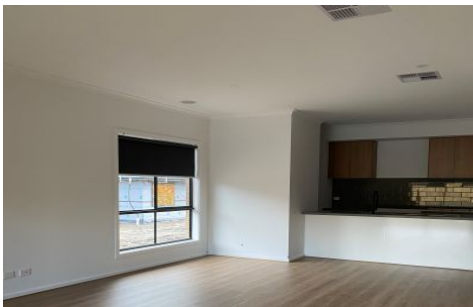

LATROBE VALLEY
REAL ESTATE

20 Carnoustie Court Newborough VIC

4 2 2

*****WE REQUIRE APPLICATIONS PRIOR TO INSPECTIONS*****

Loungeroom has timber floors and is huge.
Kitchen is modern, plenty of cupboards, walk in pantry.
Living area is carpeted and a great size for the family.
Bedroom 2, 3 & 4 have carpet, blinds and double robes.
Study has carpet.
Bathroom has a bath and shower.
Laundry is tiled and of good size.
Lawns and gardens are still being completed but this home is ready to go!