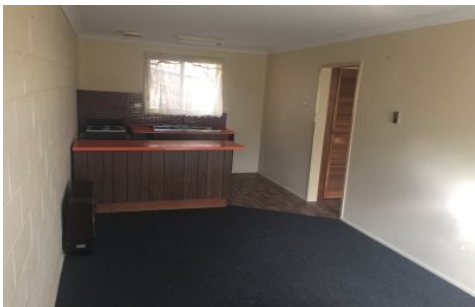

LATROBE VALLEY
REAL ESTATE

2/47 Smallburn Avenue Newborough VIC

1 1 1

** WE REQUIRE APPLICATIONS PRIOR TO INSPECTIONS **

View : <https://www.lvrealstate.com.au/lease/vic/gippsland/newborough/residential/unit/7510901>

This one bedroom unit is located on Smallburn Avenue in Newborough.

It features an open plan lounge room and kitchen area, combined bathroom and laundry and gas heating.

Water usage charges are included for the tenant and the unit is situated close to local shops and public transport.